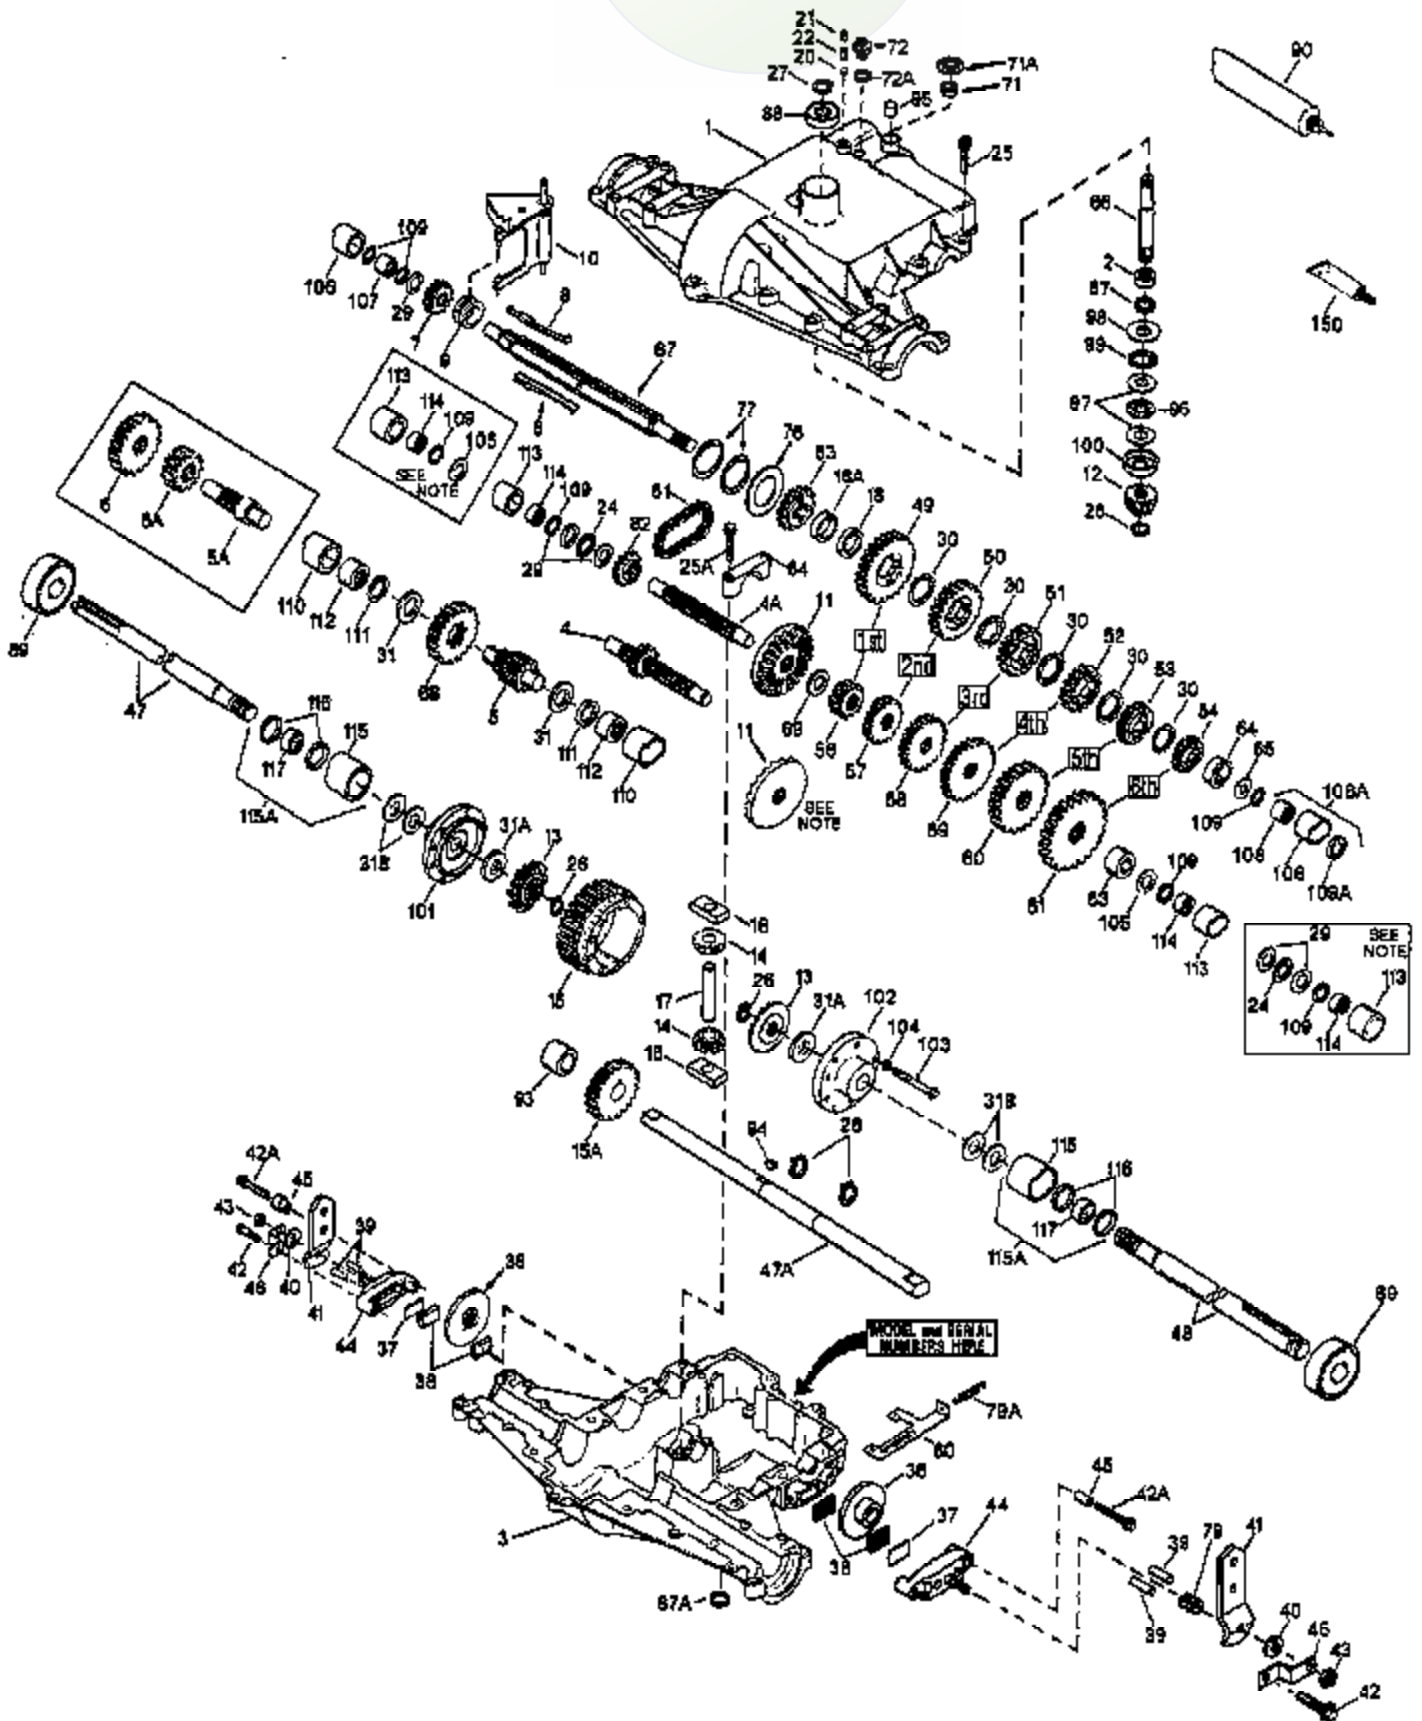

JOIST

DAS ORIGINAL

ILLUSTRATION SHOWS TYPICAL PARTS ONLY. ORDER BY PART NUMBER. PARTS NOT LISTED ARE SUPPLIED BY OEM.

JOIST

SICHER IST DAS

Ref #	Part Number	Qty	Description
1	772098A	1	Transaxle Cover
2	780155	1	Needle Bearing
3	770088	1	Transaxle Case
4	776291	1	Countershaft & Gear (9-tooth gear)
5	776275	1	Output Shaft
6	778247	1	Output Gear (35 teeth-steel)
7	778253	1	Spur Gear (15 teeth-steel)
8	792136A	4	Shift Key
9	784352	1	Shift Collar
10	784375	1	Shift Fork
11	778246	1	Bevel Gear (33 teeth-steel)
12	778245	1	Input Bevel Pinion (13 teeth-steel)
13	778198	2	Bevel Gear (16 teeth)
14	778197	Peerless 2	Bevel Pinion (10 teeth)
15	778248	1	Ring Gear
16	786027	2	Drive Block
17	786019	1	Drive Pin
18A	786122	1	Neutral Spacer (.276/.268 thick)
18	786121	1	Neutral Spacer (.350/.340 thick)
20	792077A	1	Steel Ball, 5/16" dia.
21	792078	1	Set Screw, 3/8-16 x 3/8"
22	792079	1	Spring
24	780071	1	Thrust Bearing
25A	792073A	2	Screw, 1/4-20 x 1-1/4"
25	792129A	17	Screw, 5/16-18 x 1-1/4"
26	792018	2	Retaining Ring
27	792018	1	Retaining Ring
28	788040	1	Retaining Ring
29	780072	3	Washer
30	780108	4	Washer
31A	780107	2	Washer
31B	780042	4	Washer
31	780128	2	Washer
36	790043	1	Brake Disk
37	790007	1	Brake Pad Plate
38	799021	2	Brake Pad (pkg of 2)
39	786026	2	Dowel Pin
40	792076A	1	Washer
41	790057	1	Brake Lever
42	792073A	2	Screw, 1/4-20 x 1-1/4"
43	792075	1	Locknut, 5/16-24
44	790025	1	Brake Pad Holder
46	786086	1	Brake Lever Bracket
47	774973	1	Axle (11-13/32" long)
48	774972	1	Axle (15-9/32" long)
49	778216A	1	Spur Gear (41 teeth-steel)
50	778205A	1	Spur Gear (30 teeth-steel)
51	778204A	1	Spur Gear (25 teeth-steel)
52	778203A	1	Spur Gear (22 teeth-steel)
53	778273	1	Spur Gear (19 teeth-steel)
57	778200	1	Spur Gear (20 teeth-steel)
58	778201	1	Spur Gear (25 teeth-steel)
59	778202	1	Spur Gear (28 teeth-steel)
60	778208	1	Spur Gear (31 teeth-steel)
63	786071	1	Countershaft Spacer
64	786072	1	Output Shaft Spacer